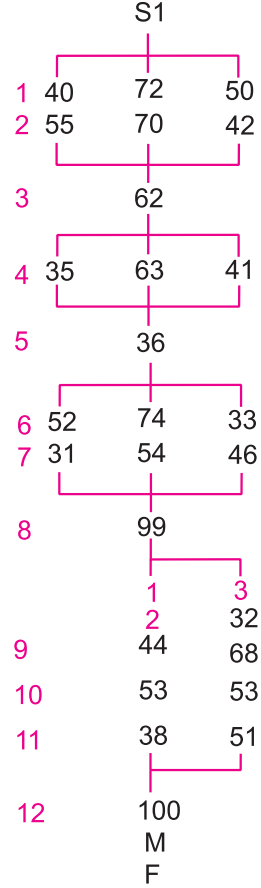

EYOC 2015 Relay 27 June

W16

M16

W18

M18

Mix