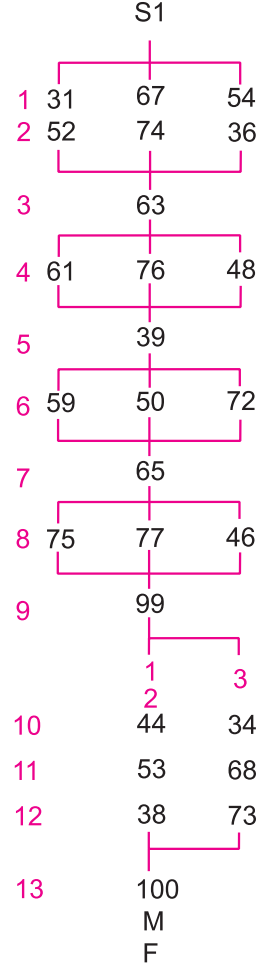

EYOC 2015 Relay 27 June

W16

M16

W18

M18

Mix