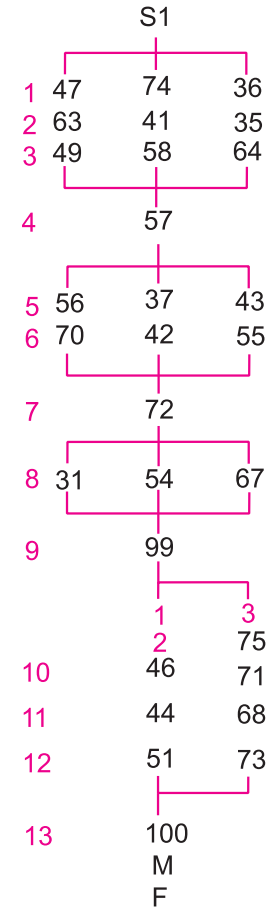

EYOC 2015 Relay 27 June

W16

M16

W18

M18

Mix