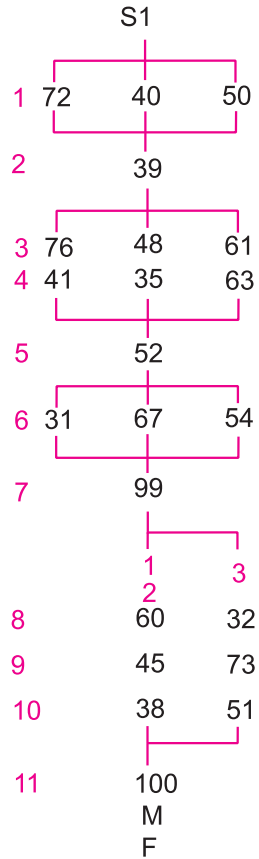

EYOC 2015 Relay 27 June

W16

M16

W18

M18

Mix